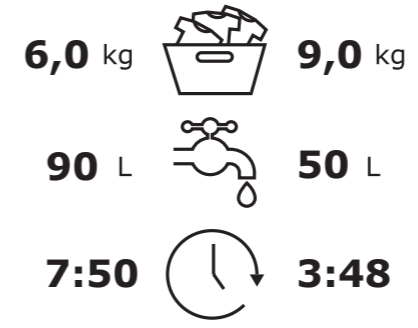

ENERG

LG

F4DV7509S2W

E

A

359 kWh/100⁺

50 kWh/100⁺

ABCDEFG