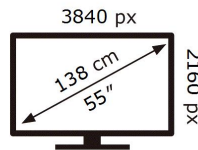

ENERGY

SAMSUNG

QE55LS03AAU

103 kWh/1000h

ABCDEF **G**

174 kWh/1000h

2019/2013